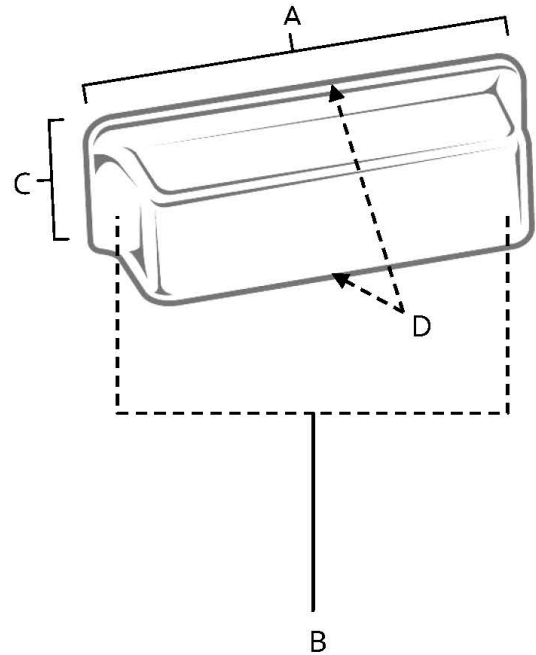

**SPECIFICATIONS**

**MILLENNIUM**  
CUP PULLS

**FEATURES**

- Modern styling
- Multiple finishes
- Concealed installation

**WARRANTY**

Limited lifetime

**FINISHES**

- Polished Chrome (PC)
- Bronze (BRZ)
- Polished Nickel (PN)
- Satin Nickel (SN)

**MATERIAL**

Brass

Item#	A	B	C	D
A951	3 5/8"	3"	1 1/8"	1"
A952	5 5/8"	5"	1 1/8"	1"

**KEY:**

- A - Overall Length
- B - Center to Center
- C - Width
- D - Projection

NOTE: Dimensions and specifications are subject to change without notice.