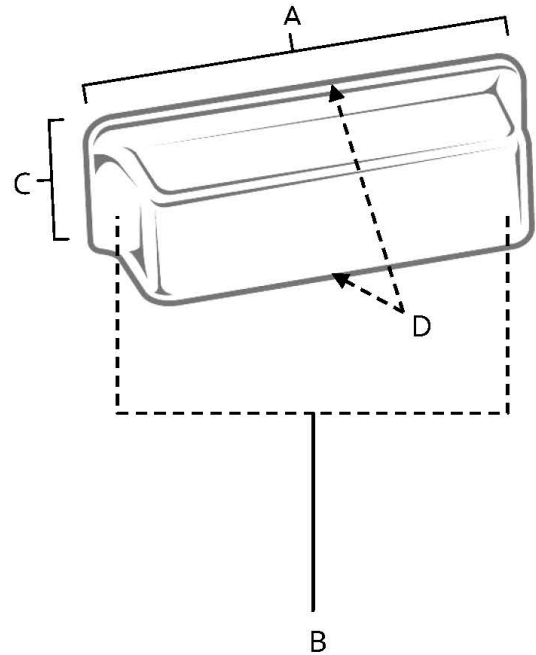

SPECIFICATIONS

MILLENNIUM
CUP PULLS

FEATURES

- Modern styling
- Multiple finishes
- Concealed installation

WARRANTY

Limited lifetime

FINISHES

- Polished Chrome (PC)
- Bronze (BRZ)
- Polished Nickel (PN)
- Satin Nickel (SN)

MATERIAL

Brass

Item#	A	B	C	D
A951	3 5/8"	3"	1 1/8"	1"
A952	5 5/8"	5"	1 1/8"	1"

KEY:

- A - Overall Length
- B - Center to Center
- C - Width
- D - Projection

NOTE: Dimensions and specifications are subject to change without notice.