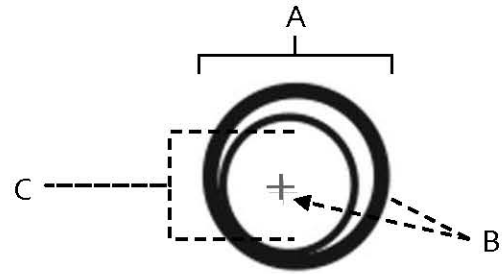

SPECIFICATIONS

TUSCANY
BREAD BOX KNOB

FEATURES

Traditional styling
Multiple finishes
Concealed installation

WARRANTY

Limited lifetime

FINISHES

Polished Chrome (PC)
Antique English Matte (AEM)
Barcelona (BARC)
Polished Antique (PA)
Polished Nickel (PN)
Satin Nickel (SN)

MATERIAL

Brass

Item#	A	B	C
A230	1/2"	3/8"	3/8"

KEY:

A - Length and Width
B - Projection
C - Mount Length and Width

NOTE: Dimensions and specifications are subject to change without notice.