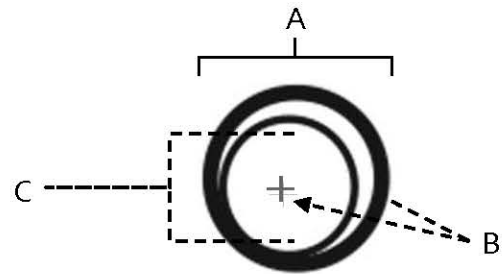

**SPECIFICATIONS**

**TUSCANY**  
BREAD BOX KNOB

**FEATURES**

Traditional styling  
Multiple finishes  
Concealed installation

**WARRANTY**

Limited lifetime

**FINISHES**

Polished Chrome (PC)  
Antique English Matte (AEM)  
Barcelona (BARC)  
Polished Antique (PA)  
Polished Nickel (PN)  
Satin Nickel (SN)

**MATERIAL**

Brass

Item#	A	B	C
<b>A230</b>	1/2"	3/8"	3/8"

**KEY:**

A - Length and Width  
B - Projection  
C - Mount Length and Width

NOTE: Dimensions and specifications are subject to change without notice.