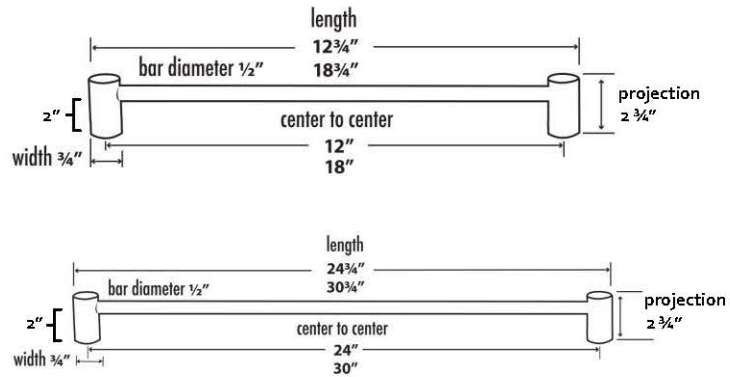

- Polished Brass/Non-lacquered (PB/NL)
- Polished Chrome (PC)
- Bronze (BRZ)
- Polished Nickel (PN)
- Satin Nickel (SN)

MATERIAL

- Brass

PRODUCT SHEET

Item#

A7020-12
A7020-18
A7020-24
A7020-30

NOTE: Dimensions and specifications are subject to change without notice.