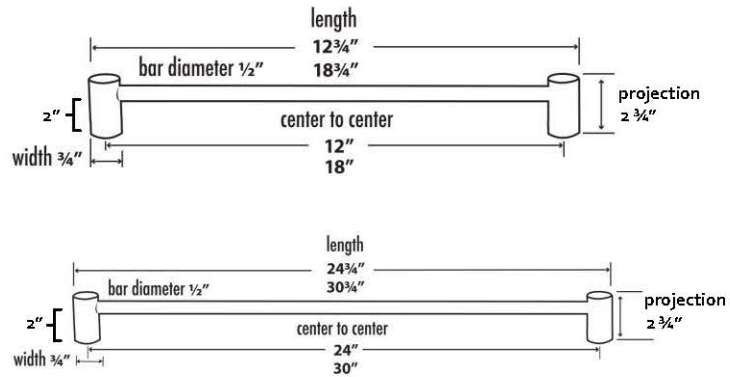

"Creations"®
by ALNO, INC.

SPECIFICATIONS

SPA 1 TOWEL BAR

FEATURES

- Modern styling
- Multiple finishes
- Concealed installation

WARRANTY

- Limited lifetime

FINISHES

- Polished Brass/Non-lacquered (PB/NL)
- Polished Chrome (PC)
- Bronze (BRZ)
- Polished Nickel (PN)
- Satin Nickel (SN)

MATERIAL

- Brass

PRODUCT SHEET

Item#

A7020-12

A7020-18

A7020-24

A7020-30

NOTE: Dimensions and specifications are subject to change without notice.

T 818.882.6028 F 818.700.1540 www.alnoinc.com