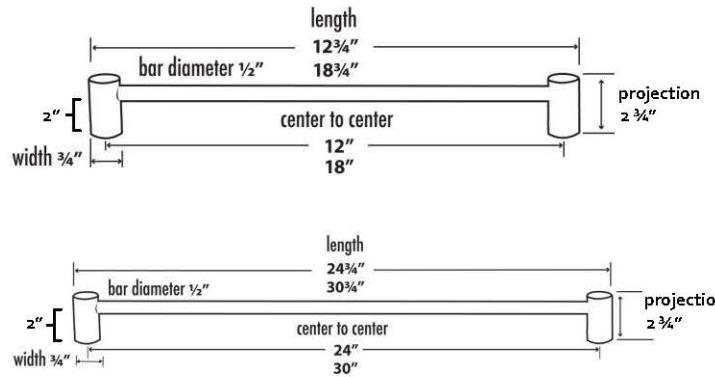

SPECIFICATIONS

SPA 1
TOWEL BAR

FEATURES

- Modern styling
- Multiple finishes
- Concealed installation

WARRANTY

Limited lifetime

FINISHES

- Polished Brass/Non-lacquered (PB/NL)
- Polished Chrome (PC)
- Bronze (BRZ)
- Polished Nickel (PN)
- Satin Nickel (SN)

MATERIAL

Brass

PRODUCT SHEET

Item#

- A7020-12**
- A7020-18**
- A7020-24**
- A7020-30**

NOTE: Dimensions and specifications are subject to change without notice.