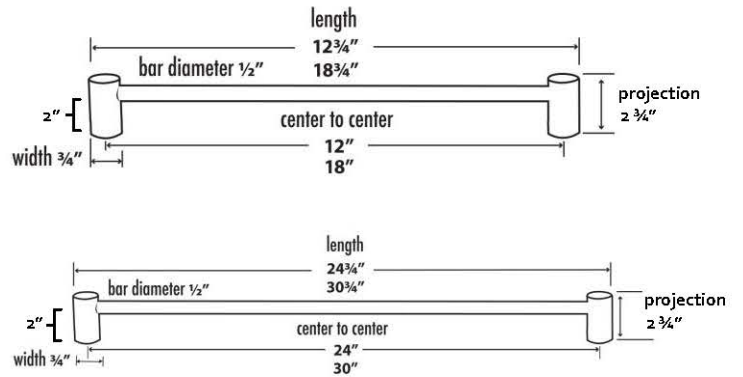

SPECIFICATIONS

SPA 1
TOWEL BAR

FEATURES

- Modern styling
- Multiple finishes
- Concealed installation

WARRANTY

Limited lifetime

FINISHES

- Polished Brass/Non-lacquered (PB/NL)
- Polished Chrome (PC)
- Bronze (BRZ)
- Polished Nickel (PN)
- Satin Nickel (SN)

MATERIAL

Brass

Item#

- A7020-12**
- A7020-18**
- A7020-24**
- A7020-30**

NOTE: Dimensions and specifications are subject to change without notice.