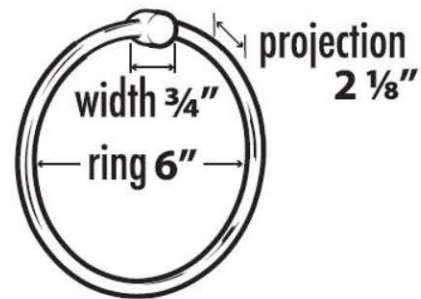

**SPECIFICATIONS**

**SPA 1**  
TOWEL RING

**FEATURES**

Modern styling  
Multiple finishes  
Concealed installation

**WARRANTY**

Limited lifetime

**FINISHES**

Polished Brass/Non-lacquered (PB/NL)  
Polished Chrome (PC)  
Bronze (BRZ)  
Polished Nickel (PN)  
Satin Nickel (SN)

**MATERIAL**

Brass

**Item#**

**A7040**

NOTE: Dimensions and specifications are subject to change without notice.