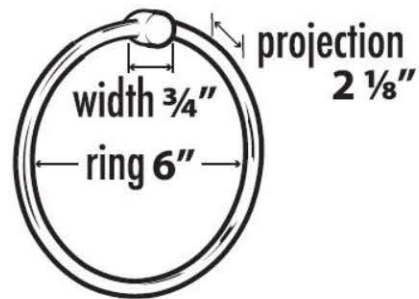

**SPECIFICATIONS**

**SPA 1**  
TOWEL RING

**FEATURES**

Modern styling  
Multiple finishes  
Concealed installation

**WARRANTY**

Limited lifetime

**FINISHES**

Polished Brass/Non-lacquered (PB/NL)  
Polished Chrome (PC)  
Bronze (BRZ)  
Polished Nickel (PN)  
Satin Nickel (SN)

**MATERIAL**

Brass

**Item#**

**A7040**

NOTE: Dimensions and specifications are subject to change without notice.