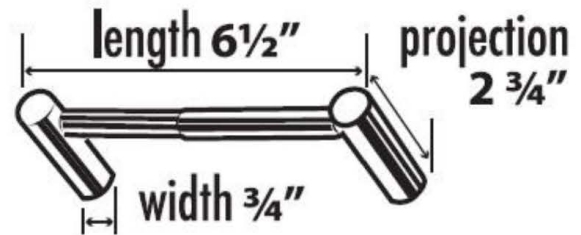

SPECIFICATIONS

SPA 1
TISSUE HOLDER

FEATURES

Modern styling
Multiple finishes
Concealed installation

WARRANTY

Limited lifetime

FINISHES

Polished Brass/Non-lacquered (PB/NL)
Polished Chrome (PC)
Bronze (BRZ)
Polished Nickel (PN)
Satin Nickel (SN)

MATERIAL

Brass

Item#

A7060

NOTE: Dimensions and specifications are subject to change without notice.