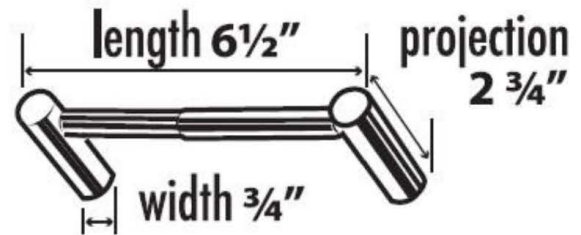

**SPECIFICATIONS**

**SPA 1**  
TISSUE HOLDER

**FEATURES**

Modern styling  
Multiple finishes  
Concealed installation

**WARRANTY**

Limited lifetime

**FINISHES**

Polished Brass/Non-lacquered (PB/NL)  
Polished Chrome (PC)  
Bronze (BRZ)  
Polished Nickel (PN)  
Satin Nickel (SN)

**MATERIAL**

Brass

Item#

A7060

NOTE: Dimensions and specifications are subject to change without notice.