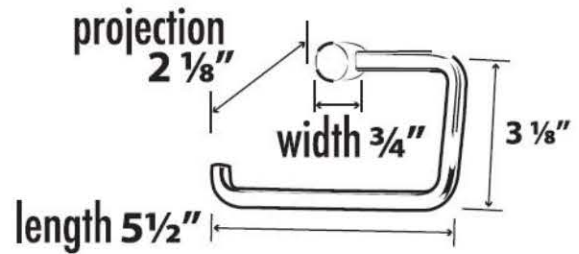

SPECIFICATIONS

SPA 1

SINGLE POST TISSUE HOLDER

FEATURES

- Modern styling
- Multiple finishes
- Concealed installation

WARRANTY

Limited lifetime

FINISHES