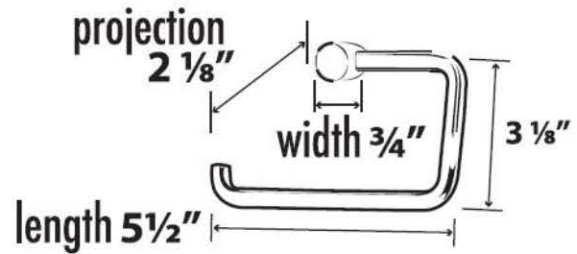

SPECIFICATIONS

SPA 1

SINGLE POST TISSUE HOLDER

FEATURES

Modern styling
Multiple finishes
Concealed installation

WARRANTY

Limited lifetime

FINISHES