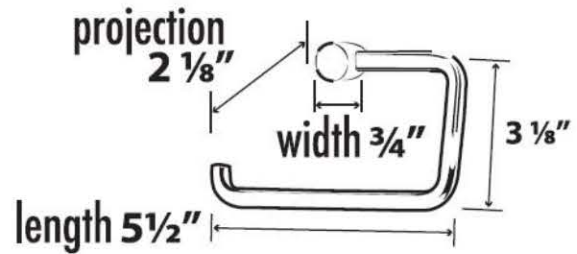

SPECIFICATIONS

SPA 1

SINGLE POST TISSUE HOLDER

FEATURES

- Modern styling
- Multiple finishes
- Concealed installation

WARRANTY

Limited lifetime

FINISHES