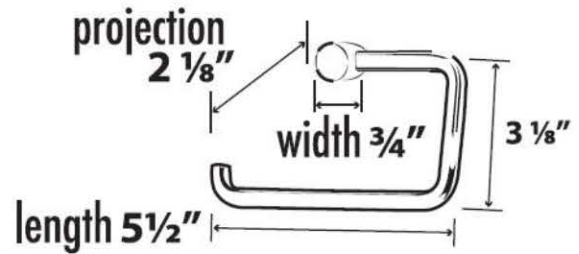

SPECIFICATIONS

SPA 1

SINGLE POST TISSUE HOLDER

FEATURES

Modern styling
Multiple finishes
Concealed installation

WARRANTY

Limited lifetime

FINISHES