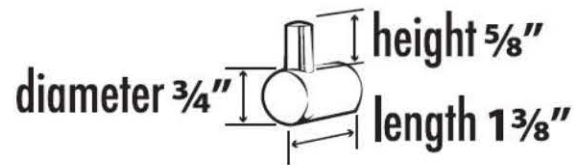

SPECIFICATIONS

SPA 1
ROBE HOOK

FEATURES

Modern styling
Multiple finishes
Concealed installation

WARRANTY

Limited lifetime

FINISHES

Polished Brass/Non-lacquered (PB/NL)
Polished Chrome (PC)
Bronze (BRZ)
Polished Nickel (PN)
Satin Nickel (SN)

MATERIAL

Brass

Item#

A7080

NOTE: Dimensions and specifications are subject to change without notice.