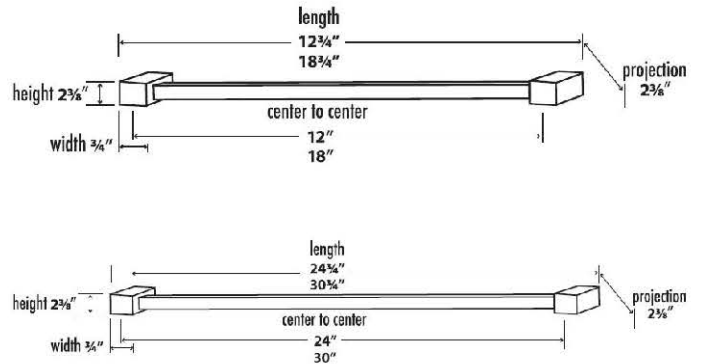

SPECIFICATIONS

SPA 2
TOWEL BAR

FEATURES

- Modern styling
- Multiple finishes
- Concealed installation

WARRANTY

Limited lifetime

FINISHES

- Polished Brass/Non-lacquered (PB/NL)
- Polished Chrome (PC)
- Bronze (BRZ)
- Polished Nickel (PN)
- Satin Nickel (SN)

MATERIAL

Brass

Item#

- A7120-12**
- A7120-18**
- A7120-24**
- A7120-30**

NOTE: Dimensions and specifications are subject to change without notice.