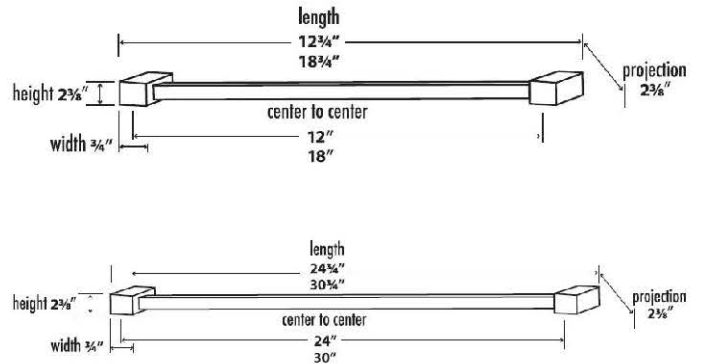

PRODUCT SHEET

SPECIFICATIONS

SPA 2
TOWEL BAR

FEATURES

- Modern styling
- Multiple finishes
- Concealed installation

WARRANTY

Limited lifetime

FINISHES

- Polished Brass/Non-lacquered (PB/NL)
- Polished Chrome (PC)
- Bronze (BRZ)
- Polished Nickel (PN)
- Satin Nickel (SN)

MATERIAL

Brass

Item#

- A7120-12**
- A7120-18**
- A7120-24**
- A7120-30**

NOTE: Dimensions and specifications are subject to change without notice.