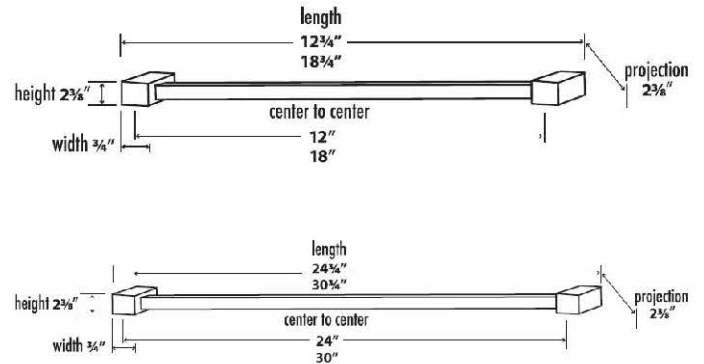

PRODUCT SHEET

SPECIFICATIONS

SPA 2 TOWEL BAR

FEATURES

- Modern styling
- Multiple finishes
- Concealed installation

WARRANTY

Limited lifetime

FINISHES

- Polished Brass/Non-lacquered (PB/NL)
- Polished Chrome (PC)
- Bronze (BRZ)
- Polished Nickel (PN)
- Satin Nickel (SN)

MATERIAL

Brass

Item#

A7120-12

A7120-18

A7120-24

A7120-30

NOTE: Dimensions and specifications are subject to change without notice.