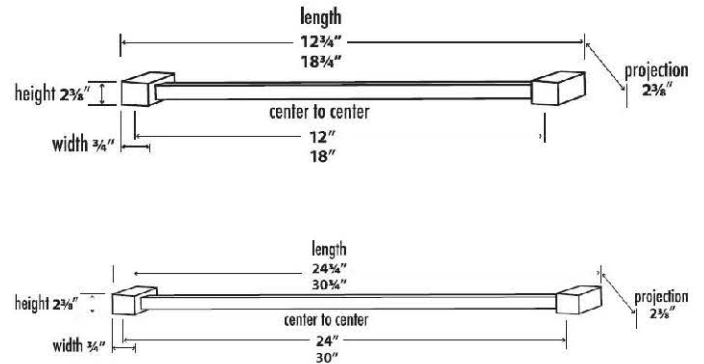

**PRODUCT SHEET**

**SPECIFICATIONS**

**SPA 2**  
**TOWEL BAR**

**FEATURES**

- Modern styling
- Multiple finishes
- Concealed installation

**WARRANTY**

Limited lifetime

**FINISHES**

- Polished Brass/Non-lacquered (PB/NL)
- Polished Chrome (PC)
- Bronze (BRZ)
- Polished Nickel (PN)
- Satin Nickel (SN)

**MATERIAL**

Brass

**Item#**

- A7120-12**
- A7120-18**
- A7120-24**
- A7120-30**

NOTE: Dimensions and specifications are subject to change without notice.