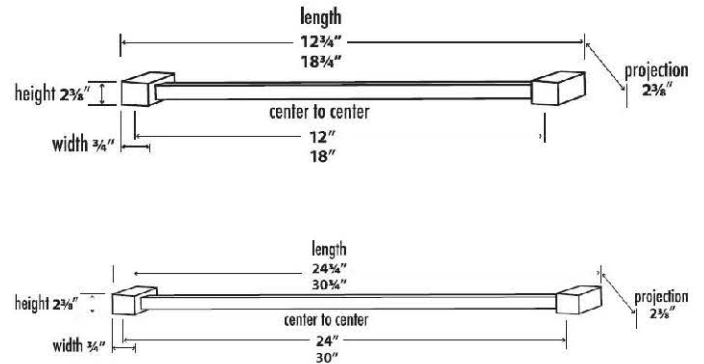

SPECIFICATIONS

SPA 2
TOWEL BAR

FEATURES

- Modern styling
- Multiple finishes
- Concealed installation

WARRANTY

Limited lifetime

FINISHES

- Polished Brass/Non-lacquered (PB/NL)
- Polished Chrome (PC)
- Bronze (BRZ)
- Polished Nickel (PN)
- Satin Nickel (SN)

MATERIAL

Brass

Item#

- A7120-12**
- A7120-18**
- A7120-24**
- A7120-30**

NOTE: Dimensions and specifications are subject to change without notice.