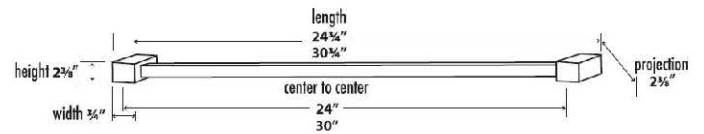

PRODUCT SHEET

SPECIFICATIONS

SPA 2
TOWEL BAR

FEATURES

- Modern styling
- Multiple finishes
- Concealed installation

WARRANTY

Limited lifetime

FINISHES