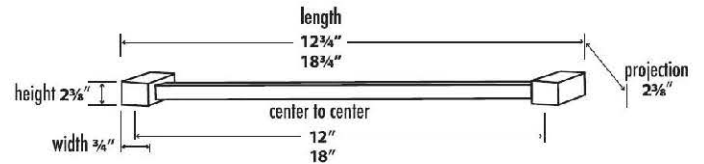

PRODUCT SHEET

SPECIFICATIONS

SPA 2
TOWEL BAR

FEATURES

- Modern styling
- Multiple finishes
- Concealed installation

WARRANTY

Limited lifetime

FINISHES