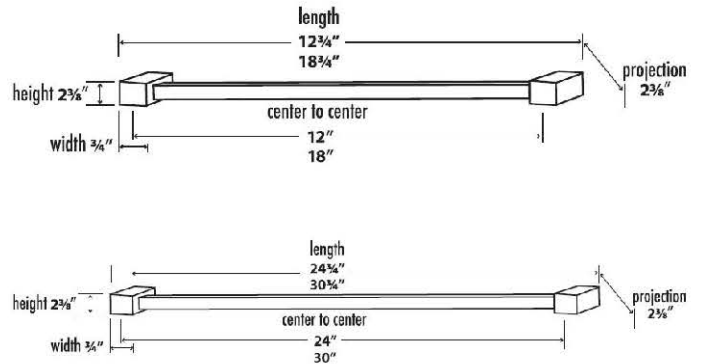

**PRODUCT SHEET**

**SPECIFICATIONS**

**SPA 2**  
TOWEL BAR

**FEATURES**

- Modern styling
- Multiple finishes
- Concealed installation

**WARRANTY**

Limited lifetime

**FINISHES**

- Polished Brass/Non-lacquered (PB/NL)
- Polished Chrome (PC)
- Bronze (BRZ)
- Polished Nickel (PN)
- Satin Nickel (SN)

**MATERIAL**

Brass

**Item#**

- A7120-12**
- A7120-18**
- A7120-24**
- A7120-30**

NOTE: Dimensions and specifications are subject to change without notice.