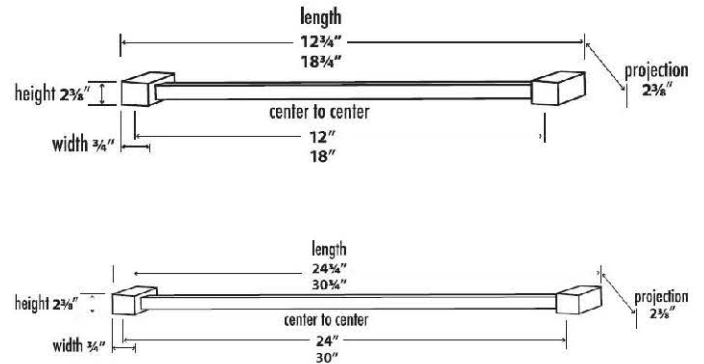

PRODUCT SHEET

SPECIFICATIONS

SPA 2
TOWEL BAR

FEATURES

- Modern styling
- Multiple finishes
- Concealed installation

WARRANTY

Limited lifetime

FINISHES

- Polished Brass/Non-lacquered (PB/NL)
- Polished Chrome (PC)
- Bronze (BRZ)
- Polished Nickel (PN)
- Satin Nickel (SN)

MATERIAL

Brass

Item#

- A7120-12**
- A7120-18**
- A7120-24**
- A7120-30**

NOTE: Dimensions and specifications are subject to change without notice.