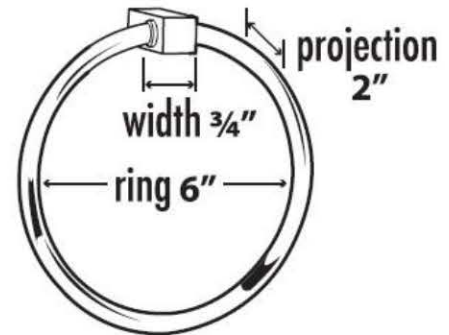

SPECIFICATIONS

SPA 2
TOWEL RING

FEATURES

Modern styling
Multiple finishes
Concealed installation

WARRANTY

Limited lifetime

FINISHES

Polished Brass/Non-lacquered (PB/NL)
Polished Chrome (PC)
Bronze (BRZ)
Polished Nickel (PN)
Satin Nickel (SN)

MATERIAL

Brass

Item#

A7140

NOTE: Dimensions and specifications are subject to change without notice.