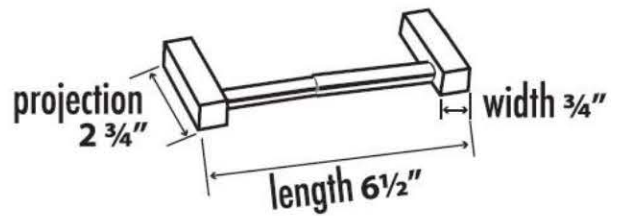

SPECIFICATIONS

SPA 2
TISSUE HOLDER

FEATURES

Modern styling
Multiple finishes
Concealed installation

WARRANTY

Limited lifetime

FINISHES

Polished Brass/Non-lacquered (PB/NL)
Polished Chrome (PC)
Bronze (BRZ)
Polished Nickel (PN)
Satin Nickel (SN)