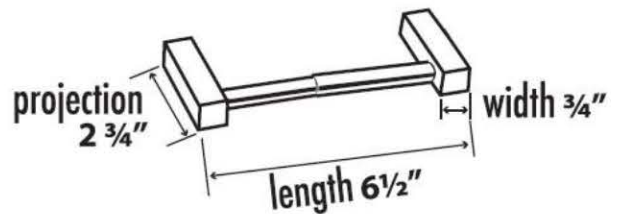

SPECIFICATIONS

SPA 2
TISSUE HOLDER

FEATURES

Modern styling
Multiple finishes
Concealed installation

WARRANTY

Limited lifetime

FINISHES

Polished Brass/Non-lacquered (PB/NL)
Polished Chrome (PC)
Bronze (BRZ)
Polished Nickel (PN)
Satin Nickel (SN)