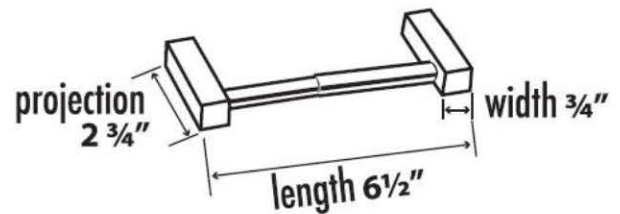

SPECIFICATIONS

SPA 2
TISSUE HOLDER

FEATURES

Modern styling
Multiple finishes
Concealed installation

WARRANTY

Limited lifetime

FINISHES

Polished Brass/Non-lacquered (PB/NL)
Polished Chrome (PC)
Bronze (BRZ)
Polished Nickel (PN)
Satin Nickel (SN)