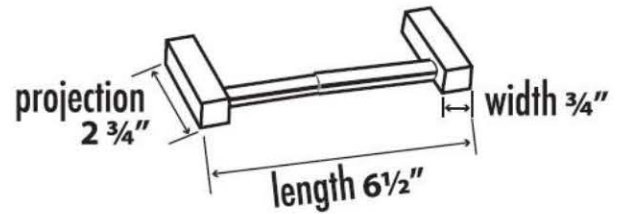

SPECIFICATIONS

SPA 2
TISSUE HOLDER

FEATURES

Modern styling
Multiple finishes
Concealed installation

WARRANTY

Limited lifetime

FINISHES

Polished Brass/Non-lacquered (PB/NL)
Polished Chrome (PC)
Bronze (BRZ)
Polished Nickel (PN)
Satin Nickel (SN)