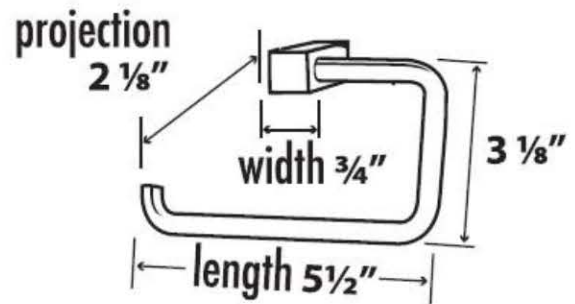

SPECIFICATIONS

SPA 2

SINGLE POST TISSUE HOLDER

FEATURES

Modern styling
Multiple finishes
Concealed installation

WARRANTY

Limited lifetime

FINISHES