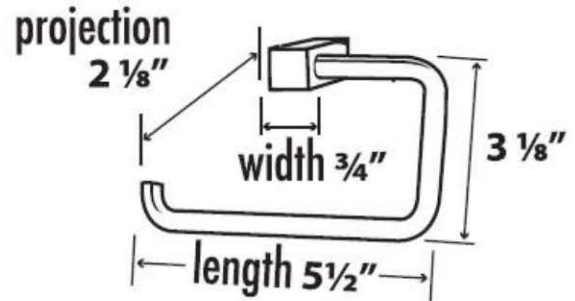

SPECIFICATIONS

SPA 2

SINGLE POST TISSUE HOLDER

FEATURES

- Modern styling
- Multiple finishes
- Concealed installation

WARRANTY

Limited lifetime

FINISHES