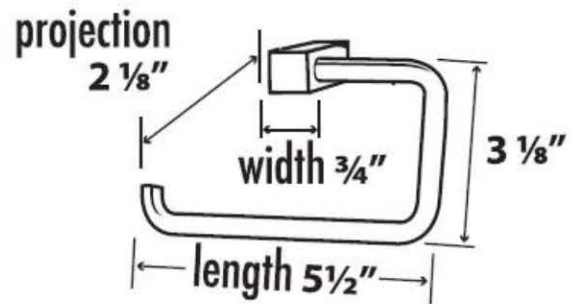

SPECIFICATIONS

SPA 2

SINGLE POST TISSUE HOLDER

FEATURES

- Modern styling
- Multiple finishes
- Concealed installation

WARRANTY

Limited lifetime

FINISHES