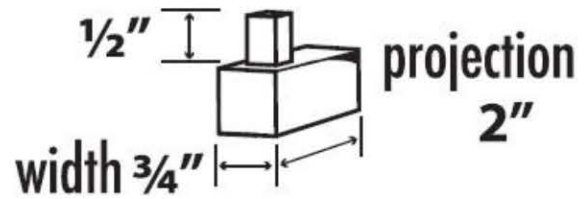

**SPECIFICATIONS**

**SPA 2**  
ROBE HOOK

**FEATURES**

Modern styling  
Multiple finishes  
Concealed installation

**WARRANTY**

Limited lifetime

**FINISHES**

Polished Brass/Non-lacquered (PB/NL)  
Polished Chrome (PC)  
Bronze (BRZ)  
Polished Nickel (PN)  
Satin Nickel (SN)