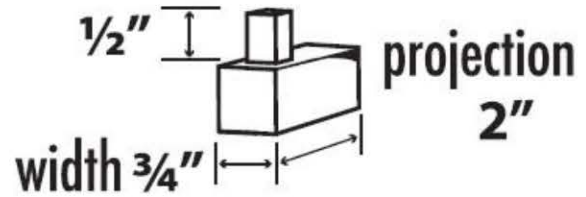

SPECIFICATIONS

SPA 2
ROBE HOOK

FEATURES

Modern styling
Multiple finishes
Concealed installation

WARRANTY

Limited lifetime

FINISHES

Polished Brass/Non-lacquered (PB/NL)
Polished Chrome (PC)
Bronze (BRZ)
Polished Nickel (PN)
Satin Nickel (SN)