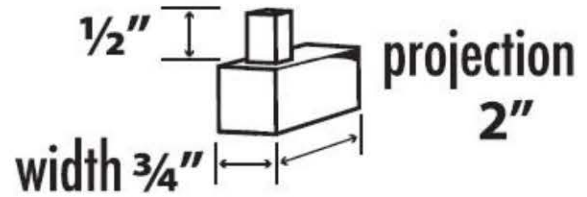

SPECIFICATIONS

SPA 2
ROBE HOOK

FEATURES

- Modern styling
- Multiple finishes
- Concealed installation

WARRANTY

Limited lifetime

FINISHES

- Polished Brass/Non-lacquered (PB/NL)
- Polished Chrome (PC)
- Bronze (BRZ)
- Polished Nickel (PN)
- Satin Nickel (SN)