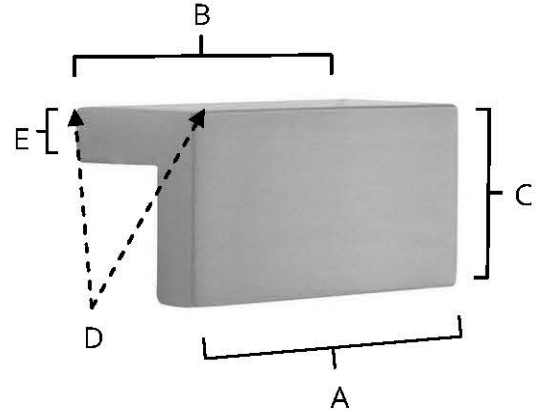

**SPECIFICATIONS**

**TAB PULLS**  
PULLS

**FEATURES**

- Modern styling
- Multiple finishes
- Concealed installation

**WARRANTY**

Limited lifetime

**FINISHES**

- Polished Brass (PB)
- Polished Brass/Non-Lacquered (PB/NL)
- Polished Chrome (PC)
- Bronze (BRZ)
- Polished Nickel (PN)
- Satin Nickel (SN)

**MATERIAL**

Brass

| Item#          | A      | B      | C  | D    | E    |
|----------------|--------|--------|----|------|------|
| <b>A960-15</b> | 2"     | 1 1/2" | 1" | 7/8" | 1/4" |
| <b>A960-3</b>  | 3 1/2" | 3"     | 1" | 7/8" | 1/4" |
| <b>A960-35</b> | 4"     | 3 1/2" | 1" | 7/8" | 1/4" |
| <b>A960-4</b>  | 4 1/2" | 4"     | 1" | 7/8" | 1/4" |
| <b>A960-6</b>  | 6 1/2" | 6"     | 1" | 7/8" | 1/4" |
| <b>A960-8</b>  | 8 1/2" | 8"     | 1" | 7/8" | 1/4" |

**KEY:**

- A - Overall Length
- B - Center to Center
- C - Width
- D - Projection
- E - Mount Width

NOTE: Dimensions and specifications are subject to change without notice.