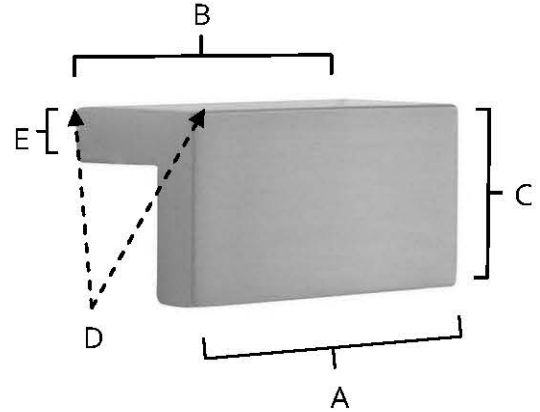

**SPECIFICATIONS**

**TAB PULLS**  
PULLS

**FEATURES**

- Modern styling
- Multiple finishes
- Concealed installation

**WARRANTY**

Limited lifetime

**FINISHES**

- Polished Brass (PB)
- Polished Brass/Non-Lacquered (PB/NL)
- Polished Chrome (PC)
- Bronze (BRZ)
- Polished Nickel (PN)
- Satin Nickel (SN)

**MATERIAL**

Brass

Item#	A	B	C	D	E
<b>A960-15</b>	2"	1 1/2"	1"	7/8"	1/4"
<b>A960-3</b>	3 1/2"	3"	1"	7/8"	1/4"
<b>A960-35</b>	4"	3 1/2"	1"	7/8"	1/4"
<b>A960-4</b>	4 1/2"	4"	1"	7/8"	1/4"
<b>A960-6</b>	6 1/2"	6"	1"	7/8"	1/4"
<b>A960-8</b>	8 1/2"	8"	1"	7/8"	1/4"

**KEY:**

- A - Overall Length
- B - Center to Center
- C - Width
- D - Projection
- E - Mount Width

NOTE: Dimensions and specifications are subject to change without notice.