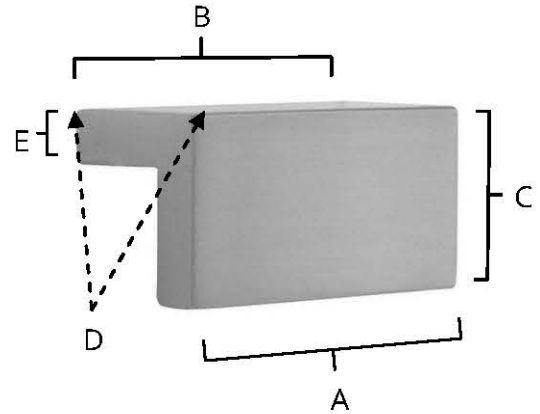

**SPECIFICATIONS**

**TAB PULLS**  
PULLS

**FEATURES**

- Modern styling
- Multiple finishes
- Concealed installation

**WARRANTY**

Limited lifetime

**FINISHES**

- Polished Brass (PB)
- Polished Brass/Non-Lacquered (PB/NL)
- Polished Chrome (PC)
- Bronze (BRZ)
- Polished Nickel (PN)
- Satin Nickel (SN)

**MATERIAL**

Brass

Item#	A	B	C	D	E
<b>A960-15</b>	2"	1 1/2"	1"	7/8"	1/4"
<b>A960-3</b>	3 1/2"	3"	1"	7/8"	1/4"
<b>A960-35</b>	4"	3 1/2"	1"	7/8"	1/4"
<b>A960-4</b>	4 1/2"	4"	1"	7/8"	1/4"
<b>A960-6</b>	6 1/2"	6"	1"	7/8"	1/4"
<b>A960-8</b>	8 1/2"	8"	1"	7/8"	1/4"

**KEY:**

- A - Overall Length
- B - Center to Center
- C - Width
- D - Projection
- E - Mount Width

NOTE: Dimensions and specifications are subject to change without notice.