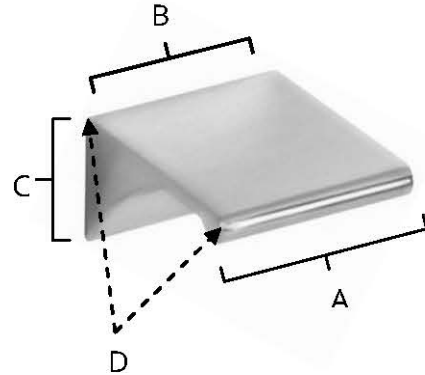

SPECIFICATIONS

TAB PULLS
PULL

FEATURES

- Modern styling
- Multiple finishes
- Concealed installation

WARRANTY

Limited lifetime

FINISHES

- Polished Brass (PB)
- Polished Brass/Non-Lacquered (PB/NL)
- Polished Chrome (PC)
- Bronze (BRZ)
- Polished Nickel (PN)
- Satin Nickel (SN)

MATERIAL

Brass

Item#	A	B	C	D
A970	1"	3/4"	5/8"	1"

KEY:

- A - Overall Length
- B - Center to Center
- C - Width
- D - Projection

NOTE: Dimensions and specifications are subject to change without notice.