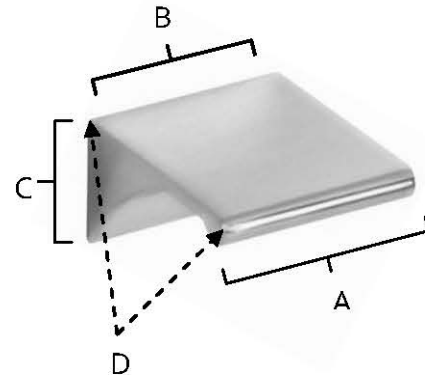

SPECIFICATIONS

TAB PULLS
PULL

FEATURES

- Modern styling
- Multiple finishes
- Concealed installation

WARRANTY

Limited lifetime

FINISHES

- Polished Brass (PB)
- Polished Brass/Non-Lacquered (PB/NL)
- Polished Chrome (PC)
- Bronze (BRZ)
- Polished Nickel (PN)
- Satin Nickel (SN)

MATERIAL

Brass

Item#	A	B	C	D
A970	1"	3/4"	5/8"	1"

KEY:

- A - Overall Length
- B - Center to Center
- C - Width
- D - Projection

NOTE: Dimensions and specifications are subject to change without notice.