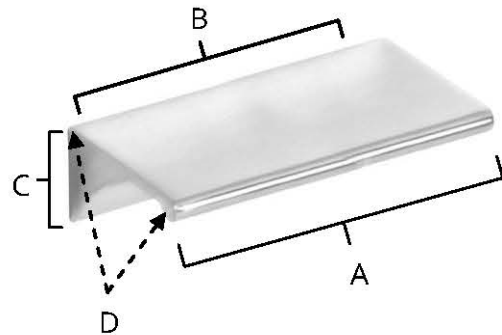

SPECIFICATIONS

TAB PULLS
PULLS

FEATURES

- Modern styling
- Multiple finishes
- Concealed installation

WARRANTY

Limited lifetime

FINISHES

- Polished Brass (PB)
- Polished Brass/Non-Lacquered (PB/NL)
- Polished Chrome (PC)
- Bronze (BRZ)
- Polished Nickel (PN)
- Satin Nickel (SN)

MATERIAL

Brass

Item#	A	B	C	D
A970-15	2"	1 1/2"	5/8"	1"
A970-3	3 1/2"	3"	5/8"	1"
A970-35	4"	3 1/2"	5/8"	1"
A970-4	4 1/2"	4"	5/8"	1"
A970-6	6 1/2"	6"	5/8"	1"
A970-8	8 1/2"	8"	5/8"	1"

KEY:

- A - Overall Length
- B - Center to Center
- C - Width
- D - Projection