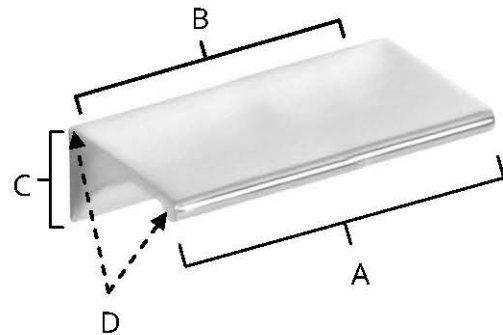

SPECIFICATIONS

TAB PULLS
PULLS

FEATURES

- Modern styling
- Multiple finishes
- Concealed installation

WARRANTY

Limited lifetime

FINISHES

- Polished Brass (PB)
- Polished Brass/Non-Lacquered (PB/NL)
- Polished Chrome (PC)
- Bronze (BRZ)
- Polished Nickel (PN)
- Satin Nickel (SN)

MATERIAL

Brass

Item#	A	B	C	D
A970-15	2"	1 1/2"	5/8"	1"
A970-3	3 1/2"	3"	5/8"	1"
A970-35	4"	3 1/2"	5/8"	1"
A970-4	4 1/2"	4"	5/8"	1"
A970-6	6 1/2"	6"	5/8"	1"
A970-8	8 1/2"	8"	5/8"	1"

KEY:

- A - Overall Length
- B - Center to Center
- C - Width
- D - Projection