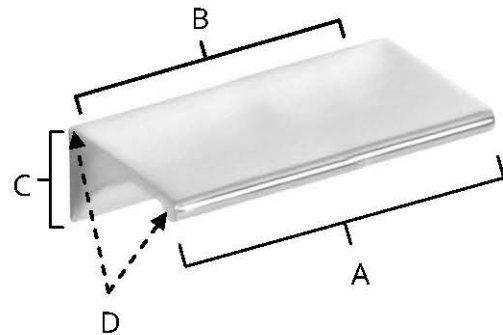

**SPECIFICATIONS**

**TAB PULLS**  
PULLS

**FEATURES**

- Modern styling
- Multiple finishes
- Concealed installation

**WARRANTY**

Limited lifetime

**FINISHES**

- Polished Brass (PB)
- Polished Brass/Non-Lacquered (PB/NL)
- Polished Chrome (PC)
- Bronze (BRZ)
- Polished Nickel (PN)
- Satin Nickel (SN)

**MATERIAL**

Brass

Item#	A	B	C	D
<b>A970-15</b>	2"	1 1/2"	5/8"	1"
<b>A970-3</b>	3 1/2"	3"	5/8"	1"
<b>A970-35</b>	4"	3 1/2"	5/8"	1"
<b>A970-4</b>	4 1/2"	4"	5/8"	1"
<b>A970-6</b>	6 1/2"	6"	5/8"	1"
<b>A970-8</b>	8 1/2"	8"	5/8"	1"

**KEY:**

- A - Overall Length
- B - Center to Center
- C - Width
- D - Projection

NOTE: Dimensions and specifications are subject to change without notice.