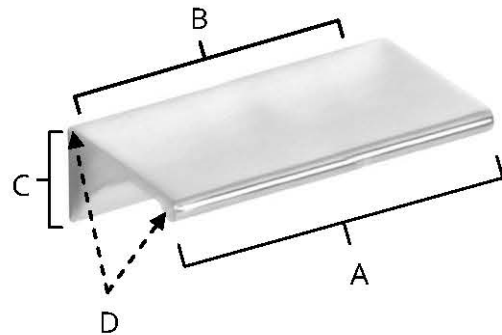

SPECIFICATIONS

TAB PULLS
PULLS

FEATURES

- Modern styling
- Multiple finishes
- Concealed installation

WARRANTY

Limited lifetime

FINISHES

- Polished Brass (PB)
- Polished Brass/Non-Lacquered (PB/NL)
- Polished Chrome (PC)
- Bronze (BRZ)
- Polished Nickel (PN)
- Satin Nickel (SN)

MATERIAL

Brass

| Item# | A | B | C | D |
|----------------|--------|--------|------|----|
| A970-15 | 2" | 1 1/2" | 5/8" | 1" |
| A970-3 | 3 1/2" | 3" | 5/8" | 1" |
| A970-35 | 4" | 3 1/2" | 5/8" | 1" |
| A970-4 | 4 1/2" | 4" | 5/8" | 1" |
| A970-6 | 6 1/2" | 6" | 5/8" | 1" |
| A970-8 | 8 1/2" | 8" | 5/8" | 1" |

KEY:

- A - Overall Length
- B - Center to Center
- C - Width
- D - Projection

NOTE: Dimensions and specifications are subject to change without notice.