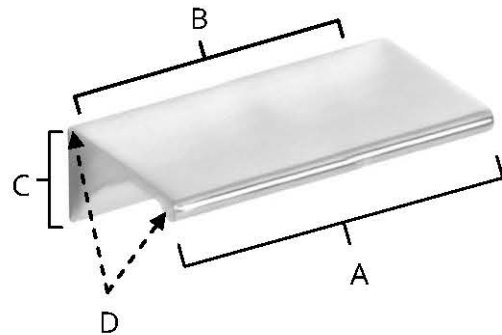

**SPECIFICATIONS**

**TAB PULLS**  
PULLS

**FEATURES**

- Modern styling
- Multiple finishes
- Concealed installation

**WARRANTY**

Limited lifetime

**FINISHES**

- Polished Brass (PB)
- Polished Brass/Non-Lacquered (PB/NL)
- Polished Chrome (PC)
- Bronze (BRZ)
- Polished Nickel (PN)
- Satin Nickel (SN)

**MATERIAL**

Brass

Item#	A	B	C	D
<b>A970-15</b>	2"	1 1/2"	5/8"	1"
<b>A970-3</b>	3 1/2"	3"	5/8"	1"
<b>A970-35</b>	4"	3 1/2"	5/8"	1"
<b>A970-4</b>	4 1/2"	4"	5/8"	1"
<b>A970-6</b>	6 1/2"	6"	5/8"	1"
<b>A970-8</b>	8 1/2"	8"	5/8"	1"

**KEY:**

- A - Overall Length
- B - Center to Center
- C - Width
- D - Projection

NOTE: Dimensions and specifications are subject to change without notice.