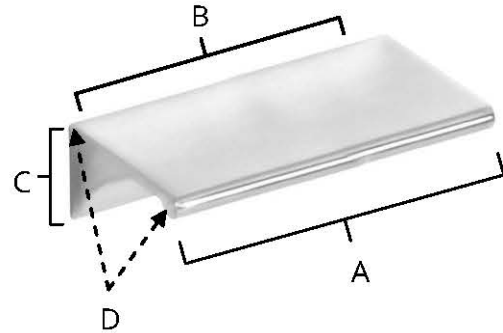

**SPECIFICATIONS**

**TAB PULLS**  
APPLIANCE PULLS

**FEATURES**

- Modern styling
- Multiple finishes
- Concealed installation

**WARRANTY**

Limited lifetime

**FINISHES**

- Polished Brass (PB)
- Polished Brass/Non-Lacquered (PB/NL)
- Polished Chrome (PC)
- Bronze (BRZ)
- Polished Nickel (PN)
- Satin Nickel (SN)

**MATERIAL**

Brass

Item#	A	B	C	D
<b>D970-12</b>	12 1/2"	12"	5/8"	1"
<b>D970-18</b>	18 1/2"	18"	5/8"	1"

**KEY:**

- A - Overall Length
- B - Center to Center
- C - Width
- D - Projection

NOTE: Dimensions and specifications are subject to change without notice.