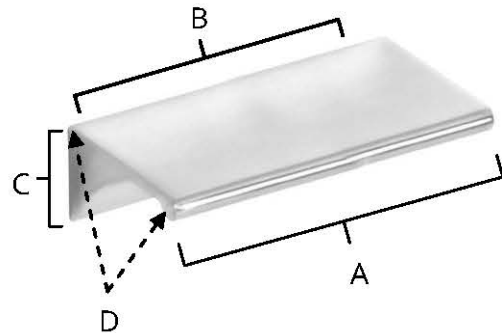

**SPECIFICATIONS**

**TAB PULLS**  
APPLIANCE PULLS

**FEATURES**

- Modern styling
- Multiple finishes
- Concealed installation

**WARRANTY**

Limited lifetime

**FINISHES**

- Polished Brass (PB)
- Polished Brass/Non-Lacquered (PB/NL)
- Polished Chrome (PC)
- Bronze (BRZ)
- Polished Nickel (PN)
- Satin Nickel (SN)

**MATERIAL**

Brass

Item#	A	B	C	D
<b>D970-12</b>	12 1/2"	12"	5/8"	1"
<b>D970-18</b>	18 1/2"	18"	5/8"	1"

**KEY:**

- A - Overall Length
- B - Center to Center
- C - Width
- D - Projection

NOTE: Dimensions and specifications are subject to change without notice.