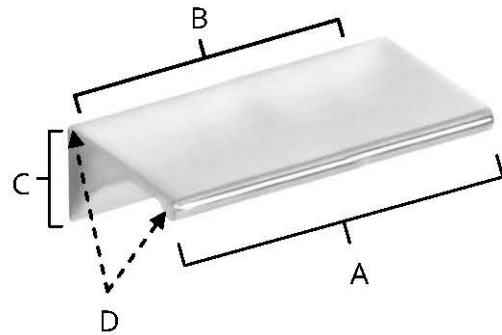

**SPECIFICATIONS**

**TAB PULLS**  
APPLIANCE PULLS

**FEATURES**

- Modern styling
- Multiple finishes
- Concealed installation

**WARRANTY**

Limited lifetime

**FINISHES**

- Polished Brass (PB)
- Polished Brass/Non-Lacquered (PB/NL)
- Polished Chrome (PC)
- Bronze (BRZ)
- Polished Nickel (PN)
- Satin Nickel (SN)

**MATERIAL**

Brass

Item#	A	B	C	D
<b>D970-12</b>	12 1/2"	12"	5/8"	1"
<b>D970-18</b>	18 1/2"	18"	5/8"	1"

**KEY:**

- A - Overall Length
- B - Center to Center
- C - Width
- D - Projection

NOTE: Dimensions and specifications are subject to change without notice.