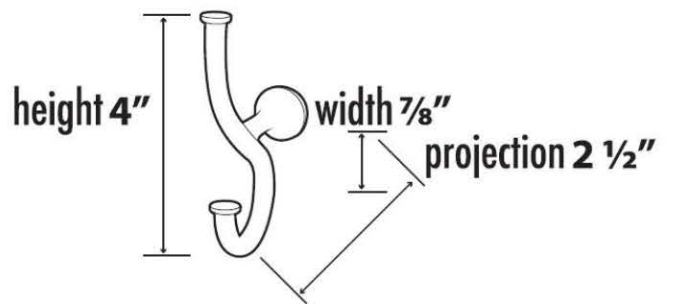

SPECIFICATIONS

SPA 1
ROBE HOOK

FEATURES

Modern styling
Multiple finishes
Concealed installation

WARRANTY

Limited lifetime

FINISHES

Polished Brass/Non-lacquered (PB/NL)
Polished Chrome (PC)
Bronze (BRZ)
Polished Nickel (PN)
Satin Nickel (SN)

MATERIAL

Brass

Item#

A7099

NOTE: Dimensions and specifications are subject to change without notice.